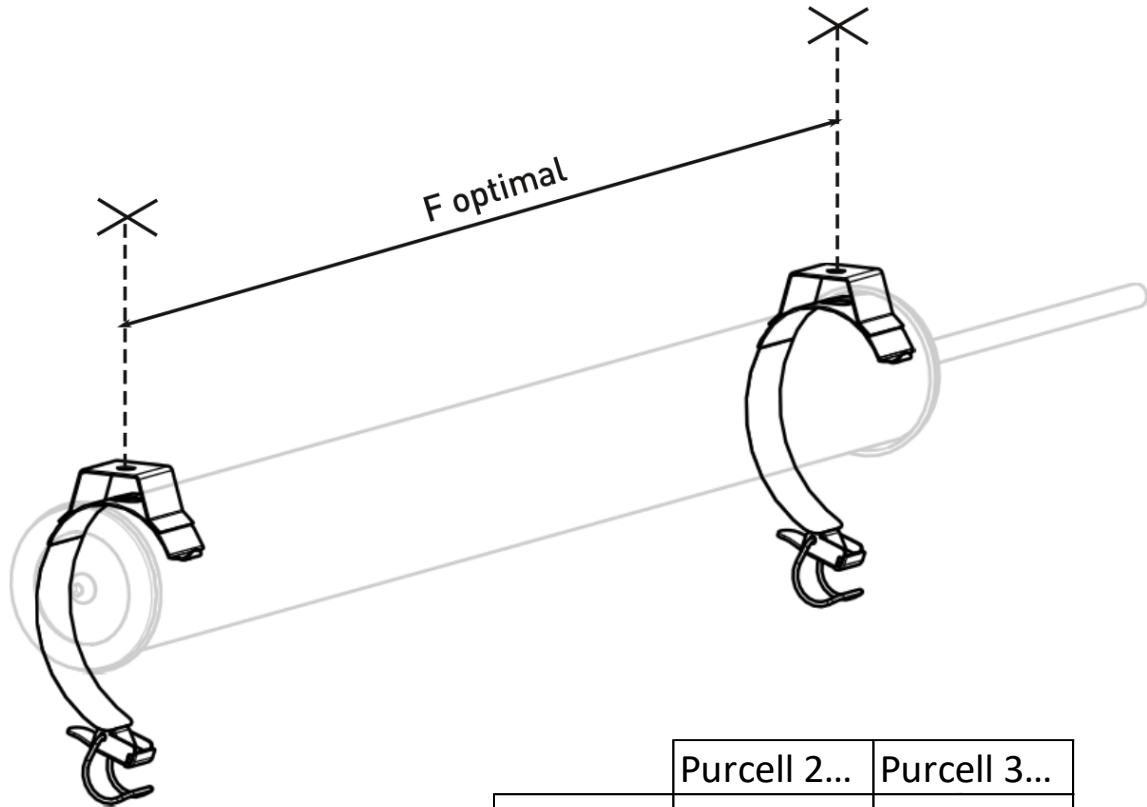

# Purcell LED

	Purcell 2...	Purcell 3...
 KG	2,2	3
L (mm)	1000	1300

# Montage

Mounting / Montage

	Purcell 2...	Purcell 3...
F optimal	940	1240